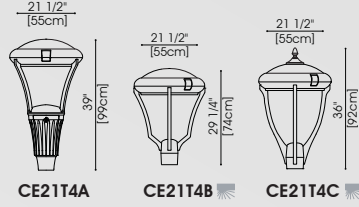

POST

LEVANTO

PASEO

DOMIA

PARK AVENUE

ELENCIA

MARINA

TRIKA

MERIDIEN

MORINO

PRESTIGE

PRAIRIE

PRESTIGE

HISTORIA

CLASSIC

SIDE MOUNTS

CELESTE

DENVER

NEW ERA

UNIVERSAL

PENDANTS

CAMPANA

CELESTE

DOMIA

ELENCIA