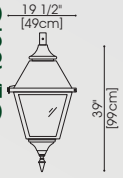

CLASSIC

CL41P1