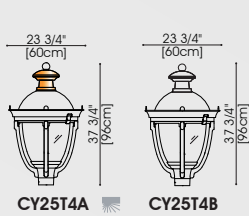

POST

LEVANTO

PASEO

DOMIA

PARK AVENUE

ELENCIA

MARINA

TRIKA

MERIDIEN

MORINO

PRESTIGE

PRAIRIE

PRESTIGE

HISTORIA

CLASSIC

SIDE MOUNTS

CELESTE

DENVER

NEW ERA

UNIVERSAL

PENDANTS

CAMPANA

CELESTE

DOMIA

ELENCIA