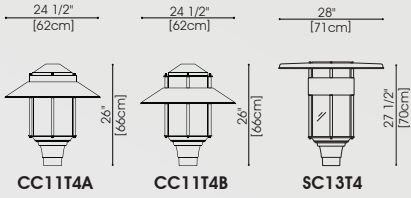

DOMIA

PARK AVENUE

ELENCIA