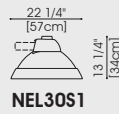

POST

LEVANTO

PASEO

DOMIA

PARK AVENUE

ELENCIA

MARINA

TRIKA

MERIDIEN

MORINO

PRESTIGE

PRAIRIE

PRESTIGE

HISTORIA

CLASSIC

SIDE MOUNTS

CELESTE

DENVER

NEW ERA

UNIVERSAL

PENDANTS

CAMPANA

CELESTE

DOMIA

ELENCIA