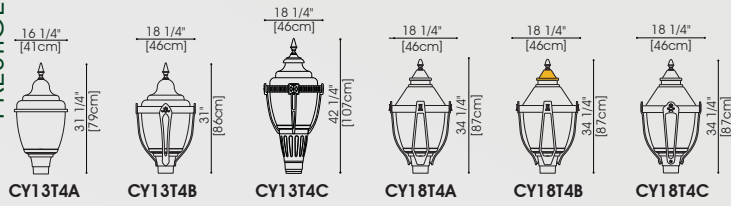

POST

LEVANTO

PASEO

DOMIA

PARK AVENUE

ELENCIA

MARINA

TRIKA

MERIDIEN

MORINO

PRESTIGE

PRAIRIE

PRESTIGE

HISTORIA

CLASSIC

SIDE MOUNTS

CELESTE

DENVER

NEW ERA

UNIVERSAL

PENDANTS

CAMPANA

CELESTE

DOMIA

ELENCIA