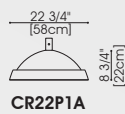

POST

LEVANTO

PASEO

DOMIA

PARK AVENUE

ELENCIA

MARINA

TRIKA

MERIDIEN

MORINO

PRESTIGE

PRAIRIE

PRESTIGE

HISTORIA

CLASSIC

SIDE MOUNTS

CELESTE

DENVER

NEW ERA

UNIVERSAL

PENDANTS

CAMPANA

CELESTE

DOMIA

ELENCIA