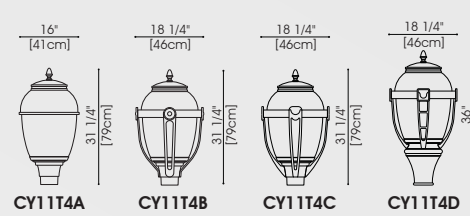

PRAIRIE

PRESTIGE