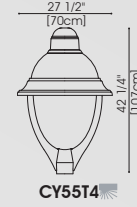

POST

LEVANTO

PASEO

DOMIA

PARK AVENUE

ELENCIA

MARINA

TRIKA

MERIDIEN

MORINO

PRESTIGE

PRAIRIE

PRESTIGE

HISTORIA

CLASSIC

SIDE MOUNTS

CELESTE

DENVER

NEW ERA

UNIVERSAL

PENDANTS

CAMPANA

CELESTE

DOMIA

ELENCIA