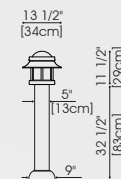

CBM1154C
BB2