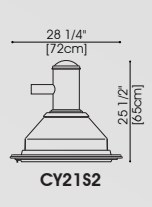

PARK AVENUE