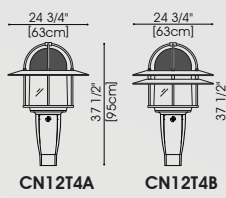

POST

LEVANTO

PASEO

DOMIA

PARK AVENUE

ELENCIA

MARINA

TRIKA

MERIDIEN

MORINO

PRESTIGE

PRAIRIE

PRESTIGE

HISTORIA

CLASSIC

SIDE MOUNTS

CELESTE

DENVER

NEW ERA

UNIVERSAL

PENDANTS

CAMPANA

CELESTE

DOMIA

ELENCIA