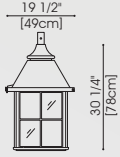

PENDANTS

HISTORIA

MAJESTA

MARINA

PRAIRIE

CL72P1
G4

CLASSIC

POST TOPS MINI

ELENCIA

MARINA

SIDE MOUNTS MINI

DENVER

PENDANTS MINI

CAMPANA

DOMIA

MAJESTA

MARINA

PRAIRIE

BOLLARDS & COLUMNS

ZEN