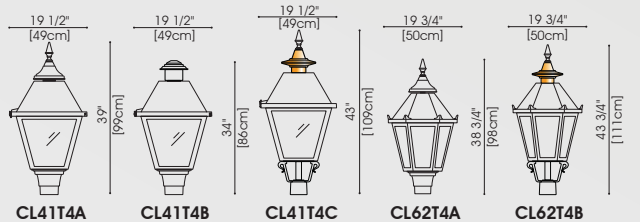

CLASSIC

SIDE MOUNTS

CELESTE

DENVER

NEW ERA

UNIVERSAL

PENDANTS

CAMPANA

CELESTE

DOMIA

ELENCIA