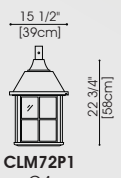

PRAIRIE

CLM72P1
G4