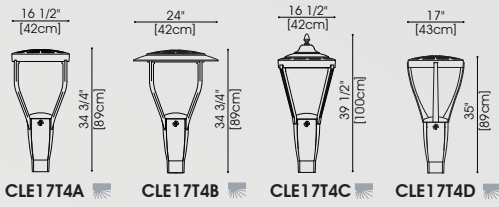

POST

LEVANTO