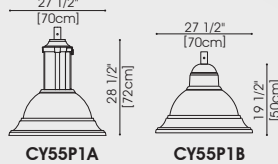

CELESTE

DOMIA