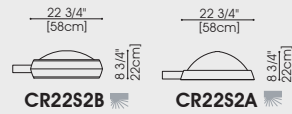

SIDE MOUNTS

CELESTE