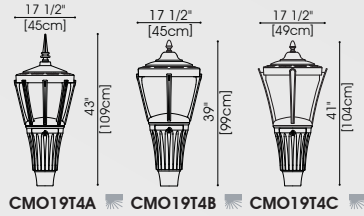

POST

LEVANTO

PASEO

DOMIA

PARK AVENUE

ELENCIA

MARINA

TRIKA

MERIDIEN

MORINO

PRESTIGE

PRAIRIE

PRESTIGE

HISTORIA

CLASSIC

SIDE MOUNTS

CELESTE

DENVER

NEW ERA

UNIVERSAL

PENDANTS

CAMPANA

CELESTE

DOMIA

ELENCIA