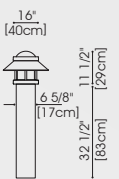

CBM1105C
BB1