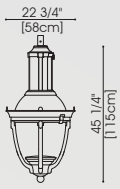

PENDANTS

HISTORIA

CY25P1A