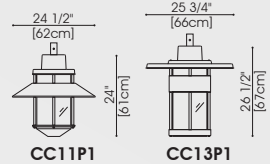

POST

LEVANTO

PASEO

DOMIA

PARK AVENUE

ELENCIA

MARINA

TRIKA

MERIDIEN

MORINO

PRESTIGE

PRAIRIE

PRESTIGE

HISTORIA

CLASSIC

SIDE MOUNTS

CELESTE

DENVER

NEW ERA

UNIVERSAL

PENDANTS

CAMPANA

CELESTE

DOMIA

ELENCIA