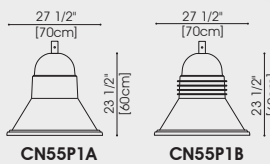

DENVER

NEW ERA

UNIVERSAL

PENDANTS

CAMPANA