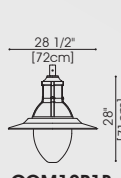

PENDANTS

HISTORIA

MAJESTA

MARINA

PRAIRIE

CLASSIC

POST TOPS MINI

ELENCIA

MARINA

SIDE MOUNTS MINI

DENVER

PENDANTS MINI

CAMPANA

DOMIA

MAJESTA

COM12P1B

MARINA

PRAIRIE

BOLLARDS & COLUMNS

ZEN