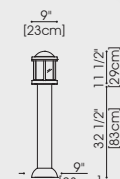

CBM2112C
BB2